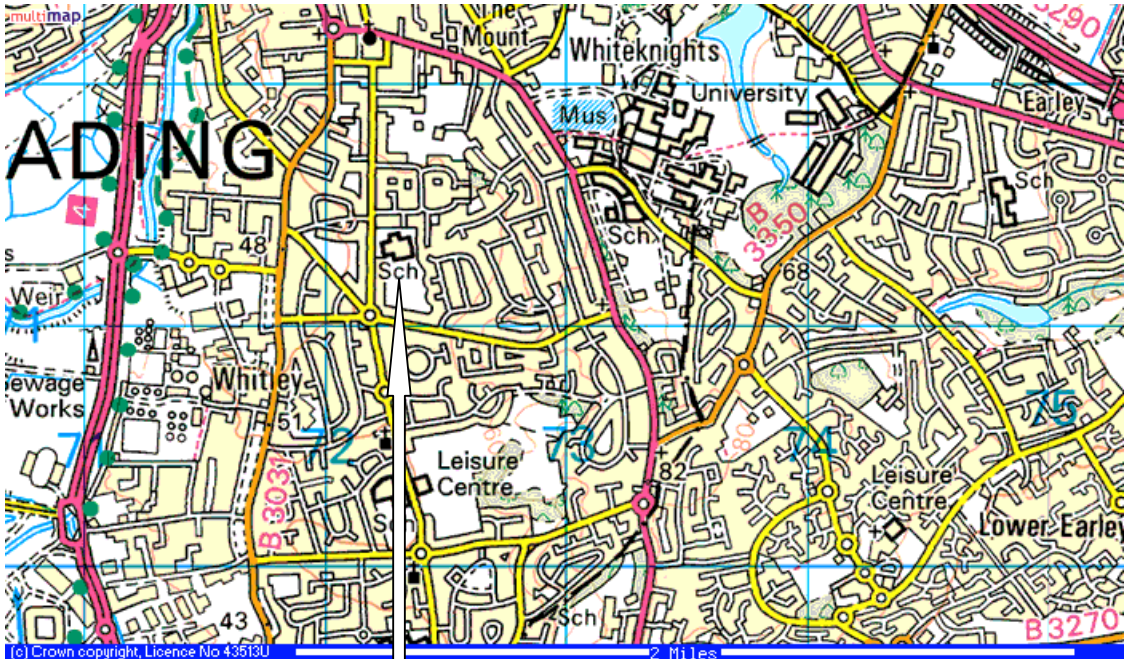

Reading Girls School

South Reading Vixens
www.vixens-fc.co.uk