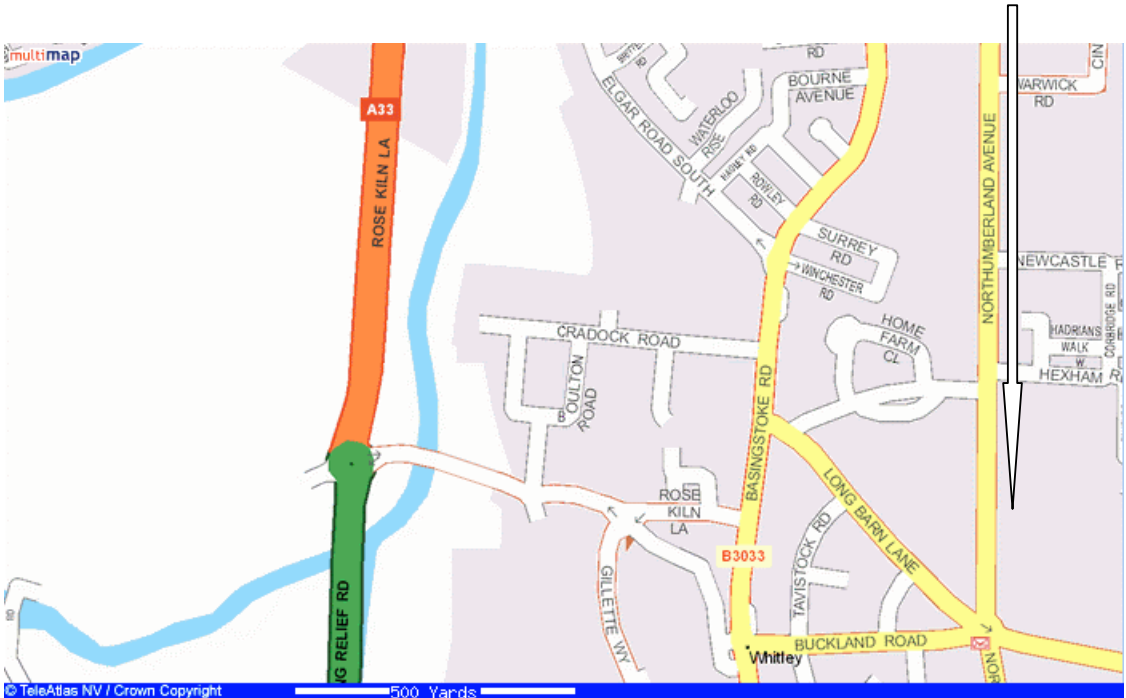

Reading Girls School

South Reading Vixens
www.vixens-fc.co.uk